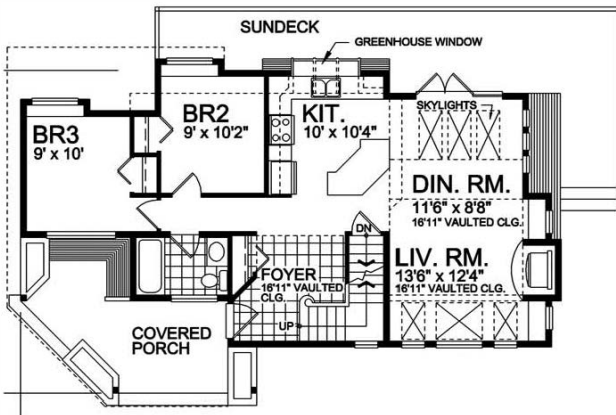

Regan Swallow Design Ltd.

A rear view oriented compact three-bedroom character cottage.

Abundant skylights and a window wall ensure maximum daylight for the vaulted living and dining rooms. Decks situated on both levels capture all available views and encourage outdoor activities. The entire second level is dedicated to the vaulted Master Bedroom suite.

Plans designed with either a rear walk out basement foundation plan or a crawl space foundation plan. Please specify foundation option at time of order.