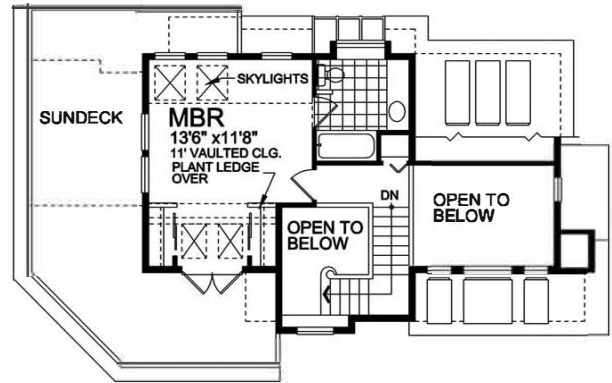

Regan Swallow Design Ltd.

A rear view oriented compact three-bedroom character cottage.

Abundant skylights and a window wall ensure maximum daylight for the vaulted living and dining rooms. Decks situated on both levels capture all available views and encourage outdoor activities. The entire second level is dedicated to the vaulted Master Bedroom suite.

Plans designed with either a rear walk out basement foundation plan or a crawl space foundation plan. Please specify foundation option at time of order.