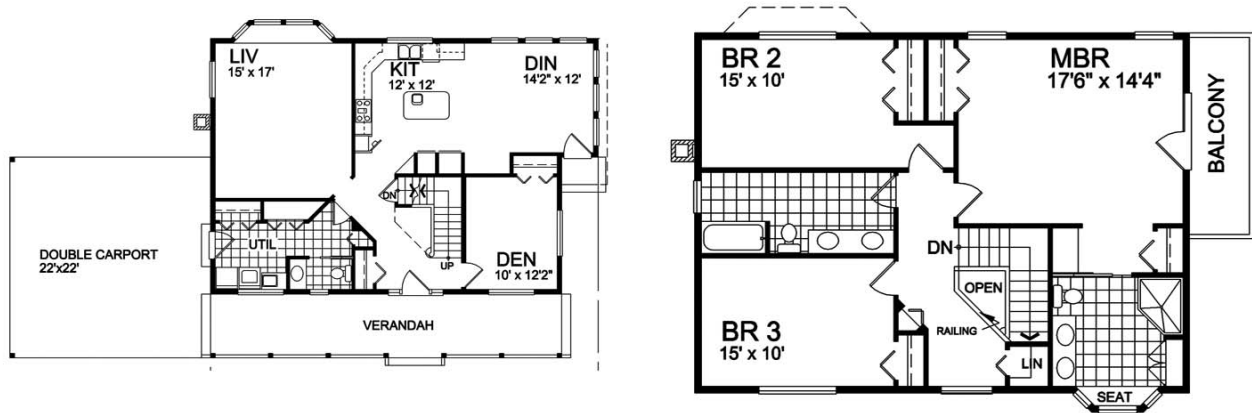

Regan Swallow Design Ltd.

A deep covered railed verandah protects the entrance as well as providing curb appeal for this country home. A private office or guest room is easily accessed from the foyer.

The dining room is open to the kitchen and is surrounded with natural light. The master suite boasts a dressing area, master bathroom and a private balcony. Two additional large bedrooms share the main bathroom.

Plans come with a rear partial walkout basement foundation plan.