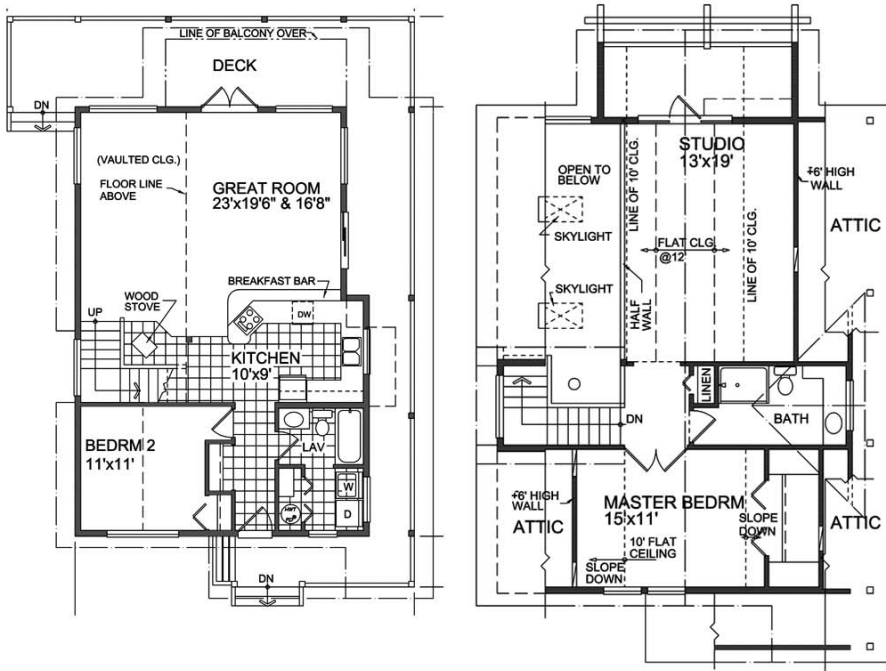

Regan Swallow Design Ltd.

Plan 1644

The multi-purpose great room with wrap-around covered porch encourages relaxed entertaining and is perfectly suited for evolving family activities.

The large u-shaped kitchen with raised breakfast bar is open to the great room ensuring everyone is included in the fun.

The second level vaulted studio with private covered balcony easily transforms this retreat space into a home office or voluminous third bedroom if desired.