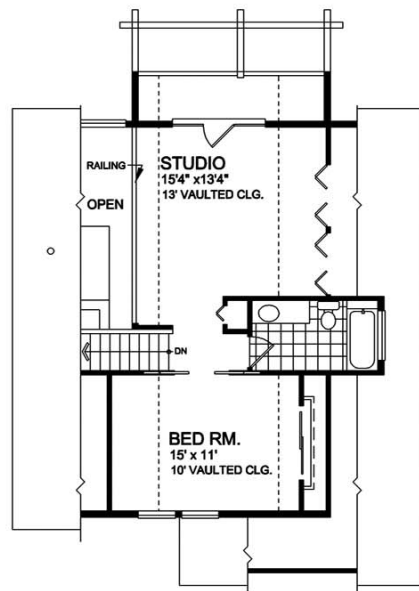

Regan Swallow Design Ltd.

Plan 1333

Perfectly suited to a narrow wooded lot with a rear view orientation. The multipurpose vaulted great room is up for all the challenges of evolving cottage activities.

Separated bedrooms each with adjacent bathrooms ensure maximum privacy for guests or shared accommodations. Convert the thirteen-foot high vaulted studio loft into a third bedroom if preferred.

Plans designed with a crawl space foundation plan.