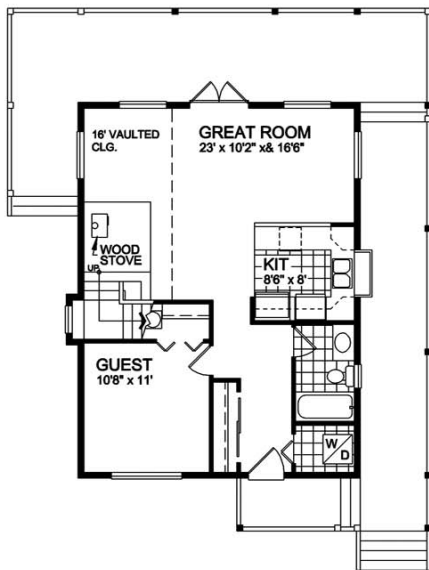

Regan Swallow Design Ltd.

Plan 1333

Perfectly suited to a narrow wooded lot with a rear view orientation. The multipurpose vaulted great room is up for all the challenges of evolving cottage activities.

Separated bedrooms each with adjacent bathrooms ensure maximum privacy for guests or shared accommodations. Convert the thirteen-foot high vaulted studio loft into a third bedroom if preferred.

Plans designed with a crawl space foundation plan.